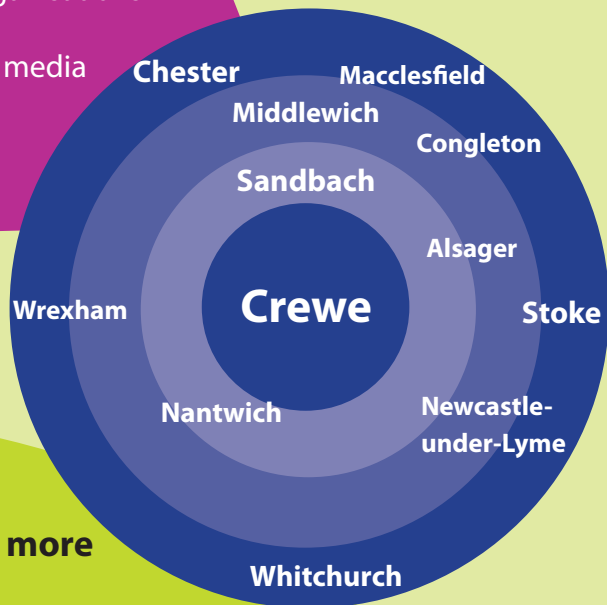

What will the event include?

FREE stall in exhibitors' market place to showcase your business

Opportunities to present your business to prospective employees

Advice on staff development and training

Opportunity to develop & create networks with local companies & training organisations

Inclusion in event publicity in local media

Who will be there?

We will be attracting people of all ages looking to develop their careers or seeking to re-enter the job market

There will also be local training providers and business support agencies on hand

Please note that parking spaces are limited and are now pay and display

To reserve your stand or for more information please contact:

Kerri Hassall at MMU Students' Union

Phone: 0161 247 5737/5496

Email: kerri.hassall@mmu.ac.uk